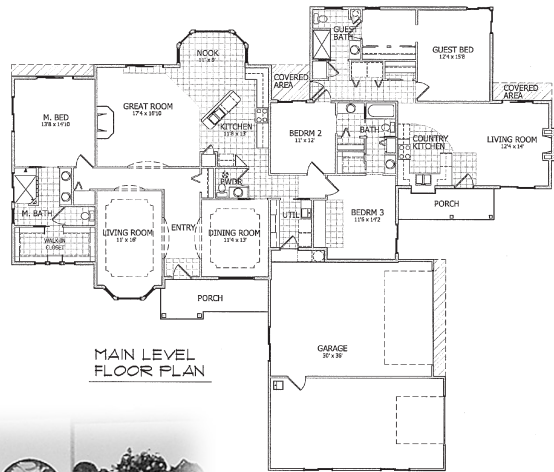

Custom HOME OF THE WEEK

MC MC CONSTRUCTION CONSULTANTS, INC.

- 2,236 sq. ft. home with 850 sq. ft. apartment
- Shop area
- 4 bedrooms
- 3.5 bathrooms
- Custom tile work
- Fireplace
- Arched doorways

Custom-built home is a family affair

By Elizabeth Bennett

Family is very important to Ron and Kathy Sisson. So important that, when they decided to build a home, the couple wanted to include space for Kathy's 79-year-old mother Gloria McMaster.

Working closely with MC Construction Consultants Inc., the Sissons developed the perfect solution: an 850-square-foot apartment.

"It's so fun for her to be here," Kathy says. "She has her own private entrance, and her own deck and back porch."