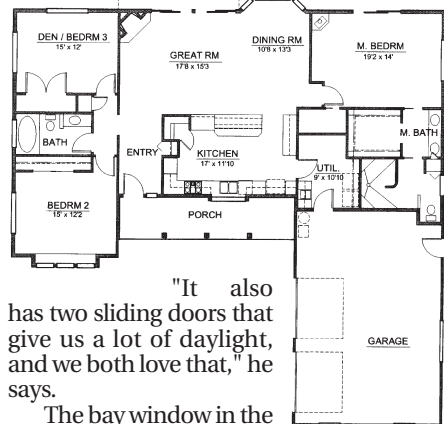

"It also has two sliding doors that give us a lot of daylight, and we both love that," he says.

The bay window in the dining room adds to the airy feeling of the space where the couple and their guests spend much of their time.

The kitchen is designed for both

Our personalized service includes:

- Custom plan design
- Professional project management
- Quality craftsmanship
- Accurate estimation of your project

CUSTOM HOMES ARE OUR SPECIALTY

360-456-6307 • www.mcconstruction.com

MC MC CONSTRUCTION CONSULTANTS, INC.