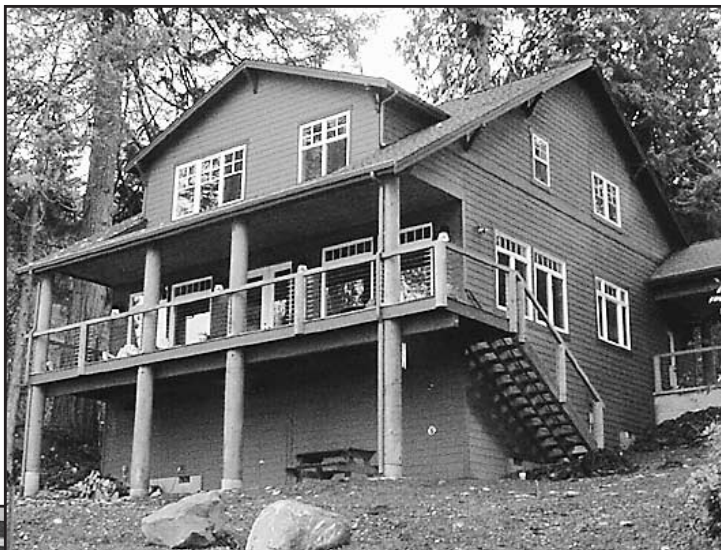

The kitchen has several features that

that depicts the Northwest coast.

The deep shelves on each side of the fireplace display other artwork while the built-in cabinets below house the entertainment units. The beautiful wooden cabinet doors were distressed to reflect the same era that the rest of the home emulates.

The upper floor with its three bedrooms is as impressive as the main floor. An artist forged the iron railing that leads visitors to a large play area for the couple's 3-year-old son, Dmitry. The master bedroom area is a study in organization. There are separate walk-in closets in the bedroom and dual vanities in the master bath.

One small feature is worth mentioning: the built-in ironing board located between the closet and door. "Little things mean a lot," Sherry says.

The bathroom is wide and flooded with light, as is the rest of the home. The large bathtub is surrounded by similar slate as downstairs. Sherry says that when she's reclined in the tub, she has a perfect view of the sunset. Relaxation couldn't get much better.

The sauna is an addition that's both unique and pleasurable. When Dr. Sutton arrives home after a long day, he has a heated sauna waiting for him. There is a bench against the wall outside the sauna where he can cool off before hitting the shower just across the hall.

Sherry designed the house and had the colors and woods selected before going

- 2674 sf
- 3bdrms, 2.5 bath
- Masterbath has sauna
- Computer nook
- Old Fashioned Feel

make it one of the couple's favorite rooms. It has a large island, where someone can do meal preparation while enjoying the panoramic view of Eld Inlet. The eating bar allows visitors to also enjoy the view and still visit with the cook.

Because of the open concept of the dining area and great room, there's nothing separating the Suttons from the view of the large porch and the water beyond.

The large, rock fireplace focal point of the great room. One of the pieces of Native American art that the couple collects is mounted in the rock above the mantle. The heavy tile has a carved image

to MC Construction Consultants Inc. to have the home professionally designed and built. Many people are impressed with the forethought she must have put into the design.

"I tell people that they have to do some research and give it a lot of thought. I was obsessed with it for awhile," she said with a laugh.

"The whole house has character. It was just a matter of blending the combination of materials and colors. I just love it."

To contact MC Construction Consultants Inc., go online to www.mcconstruction.com or call 360-456-6307.

MC MC CONSTRUCTION CONSULTANTS, INC.

MC MC CONSTRUCTION CONSULTANTS, INC.

Our personalized service includes:

- Custom plan design
- Professional project management
- Quality craftsmanship
- Accurate estimation of your project

CUSTOM HOMES ARE OUR SPECIALTY

360-456-6307 • www.mcconstruction.com