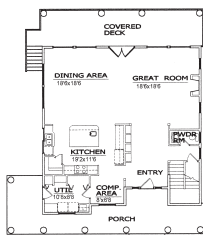

The upper floor with its three bedrooms is as impressive as the main floor. An artist forged the iron railing that leads visitors to a large play area for the couple's 3-year-old son, Dmitry. The master bedroom area is a study in organization. There are separate walk-in closets in the bedroom and dual vanities in the master bath.

One small feature is worth mentioning: the built-in ironing board located between the closet and door. "Little things mean a lot," Sherry says.

The bathroom is wide and flooded with light, as is the rest of the home. The large bathtub is surrounded by similar slate as downstairs. Sherry says that when she's reclined in the tub, she has a perfect view of the sunset. Relaxation couldn't get much better.

Sherry designed the house and had the colors and woods selected before going

- 2674 sf
- 3bdrms, 2.5 bath
- Masterbath has sauna
- Computer nook
- Old Fashioned Feel

make it one of the couple's favorite rooms. It has a large island, where someone can do meal preparation while enjoying the panoramic view of Eld Inlet. The eating bar allows visitors to also enjoy the view and still visit with the cook.